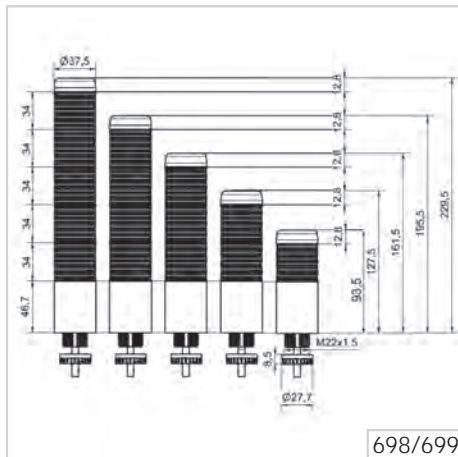

↔ TECHNICAL DIAGRAMS: