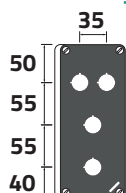

Coperchio con 4 fori Ø 22mm / 4-hole lid Ø 22mm

Con entrata cavo / With cable entry	970	040L0820-8EP4C