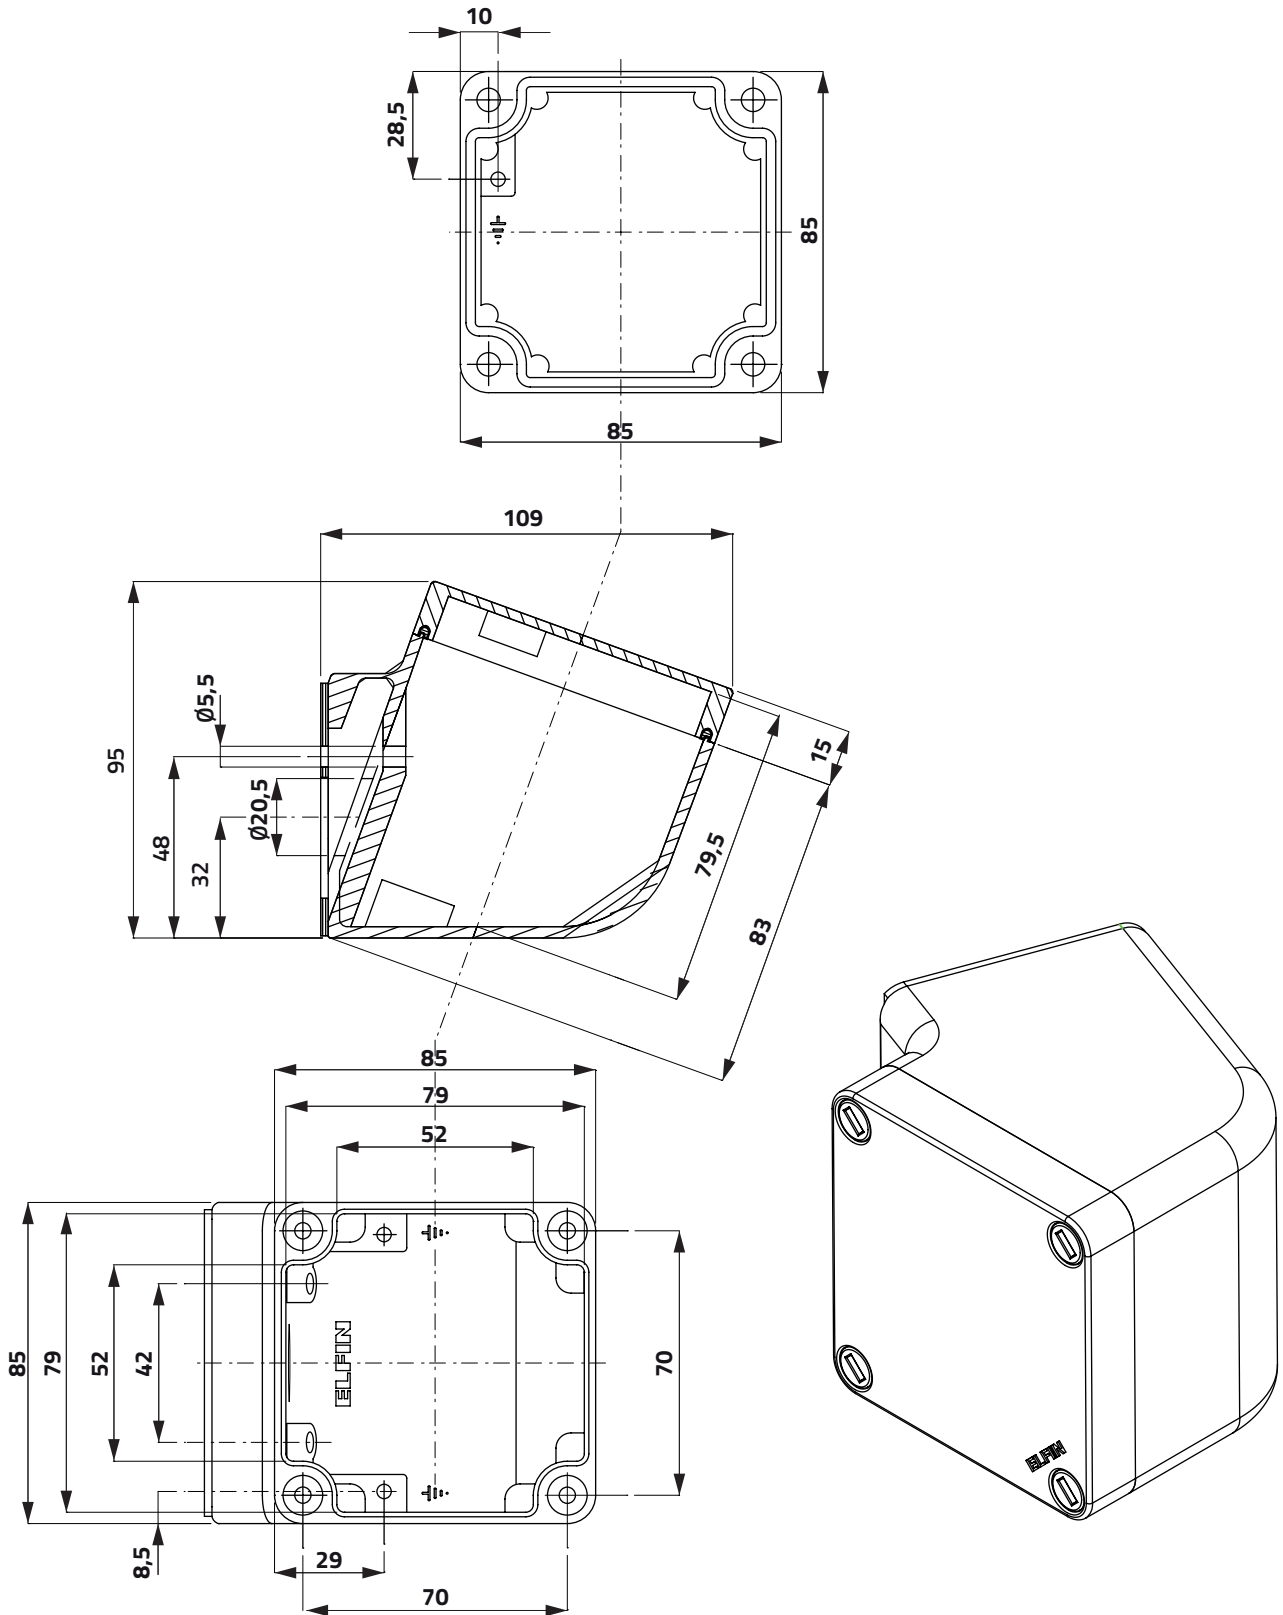

Scatole inclinate in alluminio M10 Sloped aluminium enclosures M10

Scatole inclinate in alluminio M10 Sloped aluminium enclosures M10

Scatole inclinate in alluminio M10 85x85mm Sloped aluminium enclosures M10 85x85mm