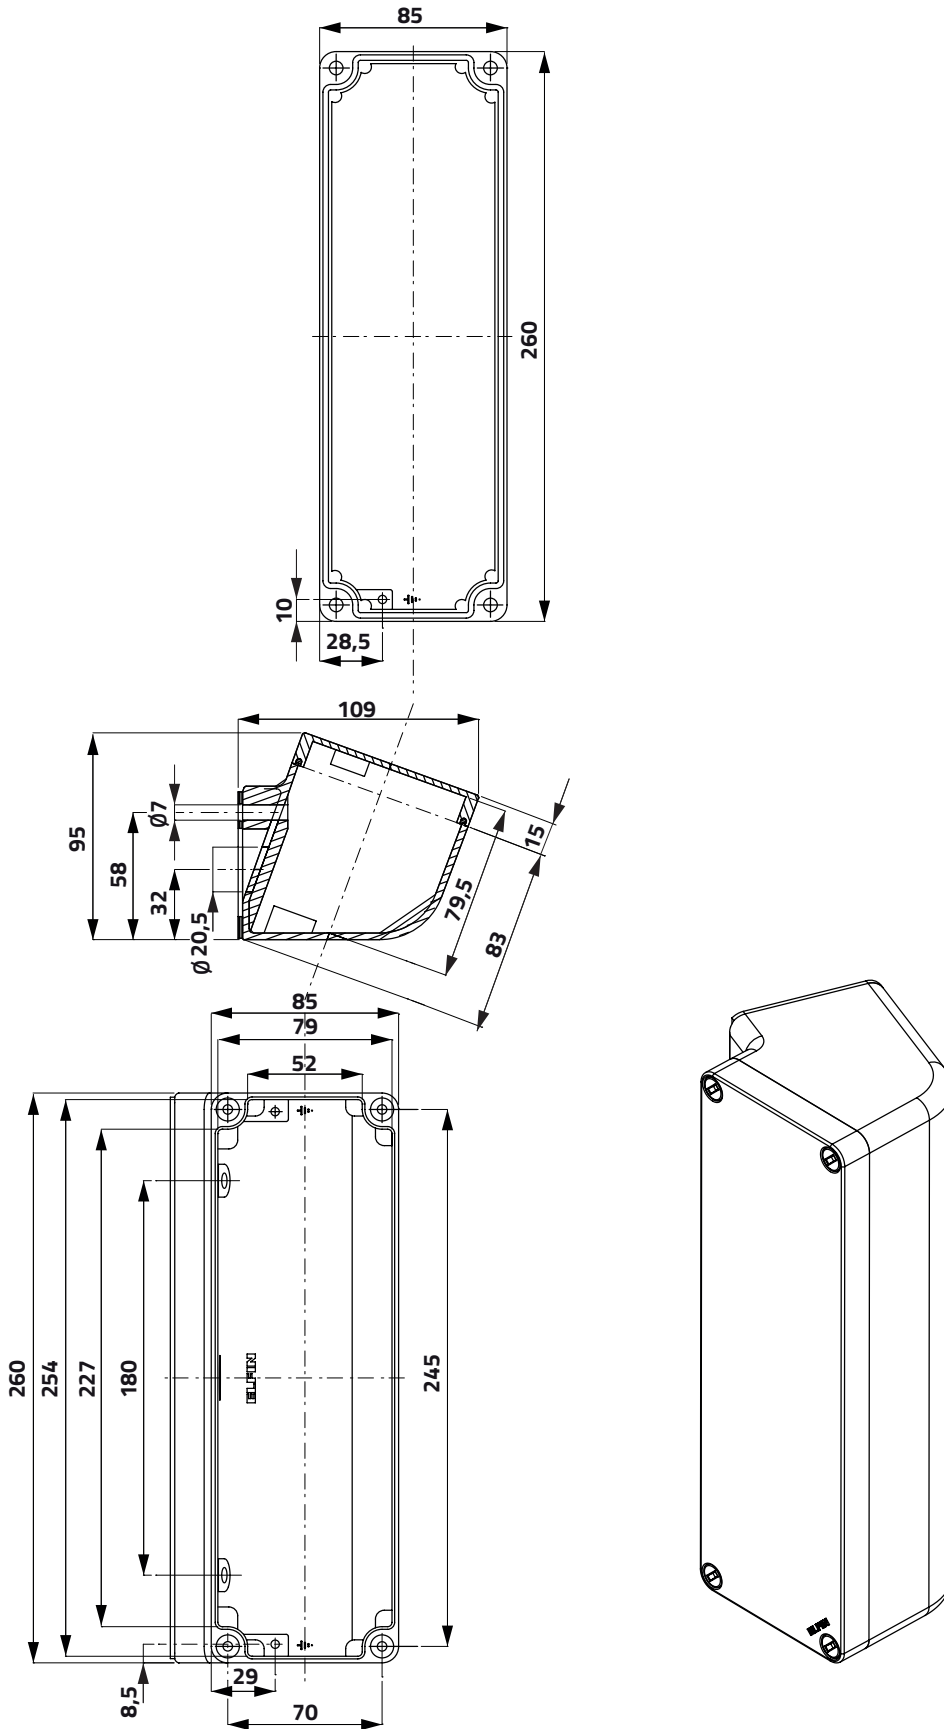

Scatole inclinate in alluminio M10 85x260mm Sloped aluminium enclosures M10 85x260mm