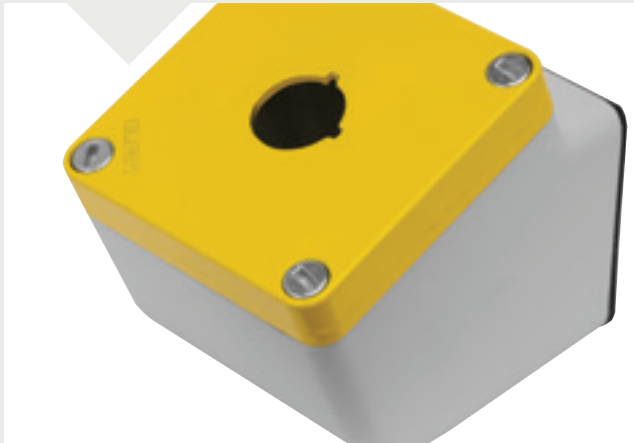

Scatole inclinate in alluminio M10 Sloped aluminium enclosures M10

Scatole inclinate in alluminio M10 Sloped aluminium enclosures M10

Scatole inclinate in alluminio M10 85x85mm Sloped aluminium enclosures M10 85x85mm

Scatole inclinate in alluminio M10 85x85mm Sloped aluminium enclosures M10 85x85mm

g

cod

Coperchio senza fori / Undrilled lid

Con entrata cavo / With cable entry	545	040L0808-8E
Grezza, con entrata cavo / Unpainted, with cable entry	545	040L0808-8EN

Coperchio con 1 foro Ø 22mm / 1-hole lid Ø 22mm

Con entrata cavo / With cable entry	542	040L0808-8EP1C
-------------------------------------	-----	----------------

Coperchio giallo con 1 foro Ø 22mm / 1-hole yellow lid Ø 22mm