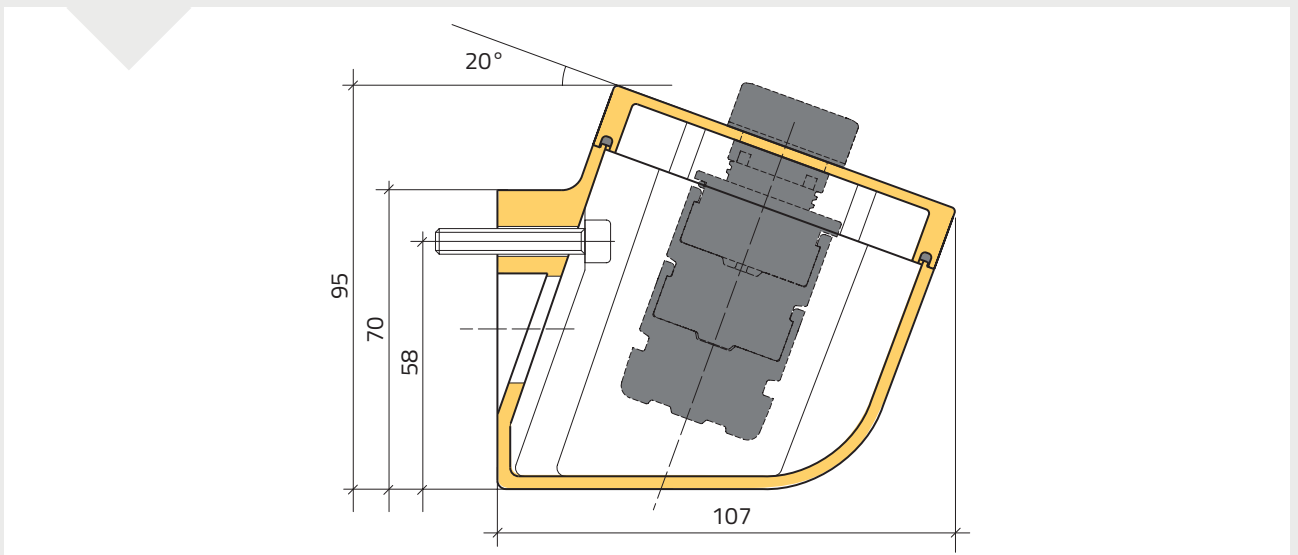

Scatole inclinate in alluminio M10 Sloped aluminium enclosures M10

Scatole inclinate in alluminio M10 Sloped aluminium enclosures M10

Scatole inclinate in alluminio M10 85x85mm Sloped aluminium enclosures M10 85x85mm