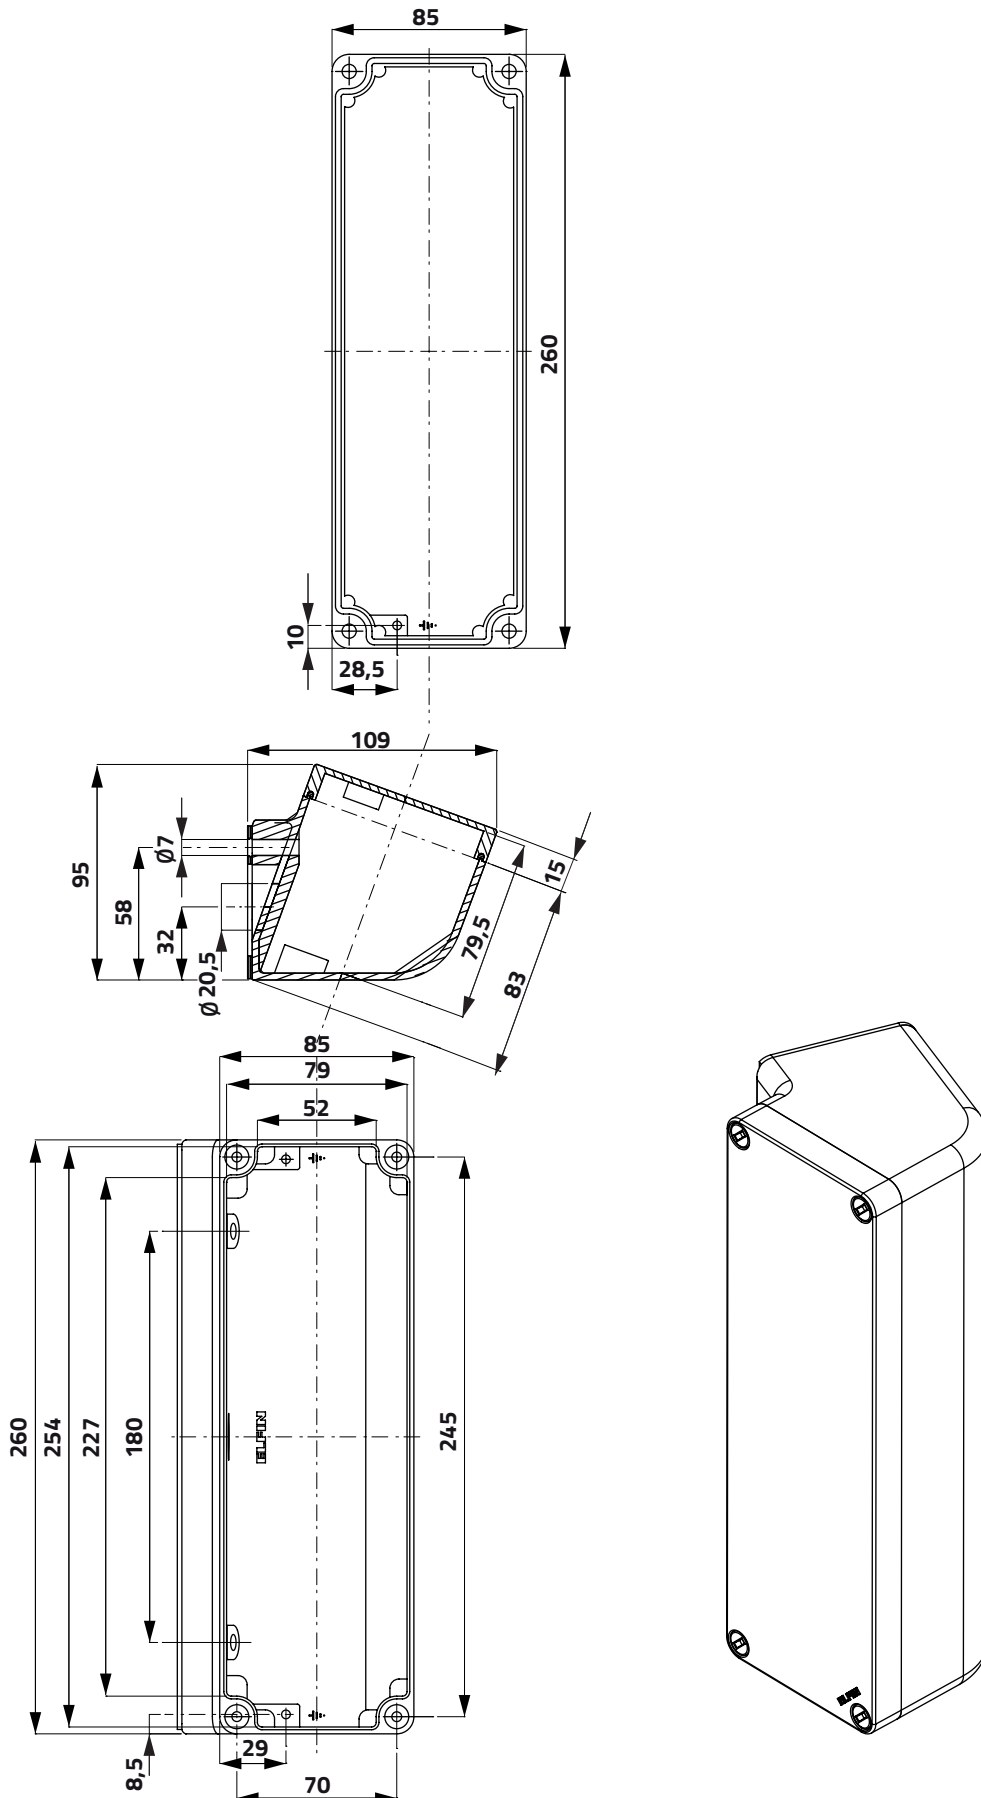

Scatole inclinate in alluminio M10 85x260mm Sloped aluminium enclosures M10 85x260mm