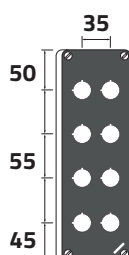

Coperchio con 8 fori Ø 22mm / 8-hole lid Ø 22mm

Con entrata cavo / With cable entry

1133

040L0826-8EP8