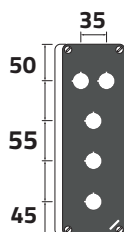

Coperchio con 5 fori Ø 22mm / 5-hole lid Ø 22mm

Con entrata cavo / With cable entry	1138	040L0826-8EP5C