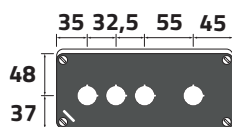

Coperchio con 4 fori Ø 22mm / 4-hole lid Ø 22mm

Con entrata cavo / With cable entry	970	040L0820-8EP4LC