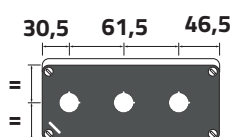

Coperchio con 4 fori Ø 22mm / 4-hole lid Ø 22mm

Con entrata cavo / With cable entry	740	040L0814-8EP4
-------------------------------------	-----	---------------

Scatole inclinate in alluminio M10 85x200mm Sloped aluminium enclosures M10 85x200mm

Scatole inclinate in alluminio M10 85x200mm Sloped aluminium enclosures M10 85x200mm

g

cod

Coperchio senza fori / Undrilled lid

Con entrata cavo / With cable entry	980	040L0820-8E
Grezza, con entrata cavo / Unpainted, with cable entry	980	040L0820-8EN