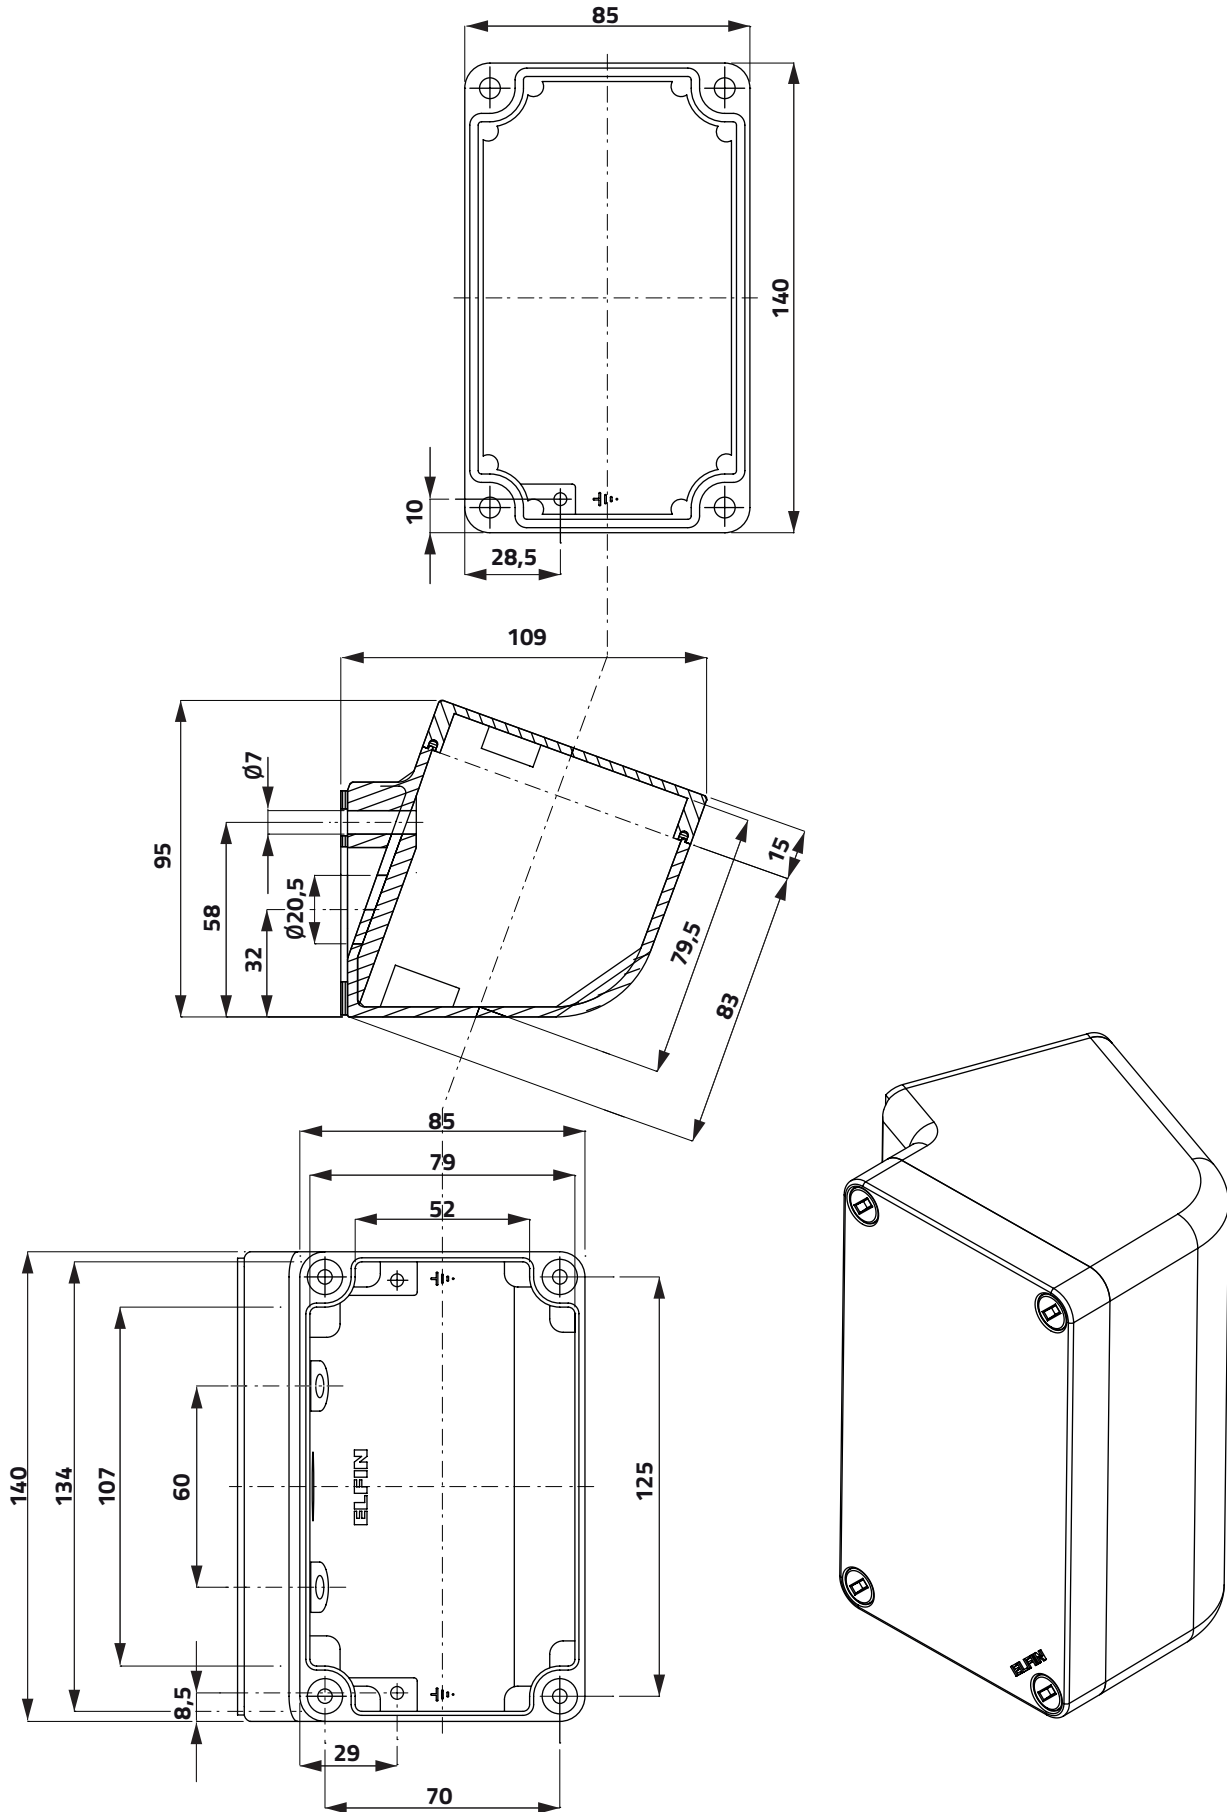

Scatole inclinate in alluminio M10 85x140mm Sloped aluminium enclosures M10 85x140mm