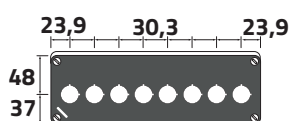

Coperchio con 8 fori Ø 22mm / 8-hole lid Ø 22mm

Con entrata cavo / With cable entry

1133

040L0826-8EP8L