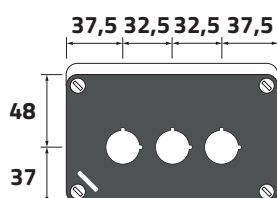

Coperchio con 3 fori Ø 22mm / 3-hole lid Ø 22mm

Con entrata cavo / With cable entry	743	040L0814-8EP3L