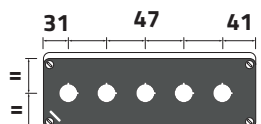

Coperchio con 5 fori Ø 22mm / 5-hole lid Ø 22mm

Con entrata cavo / With cable entry	1138	040L0826-8EP5