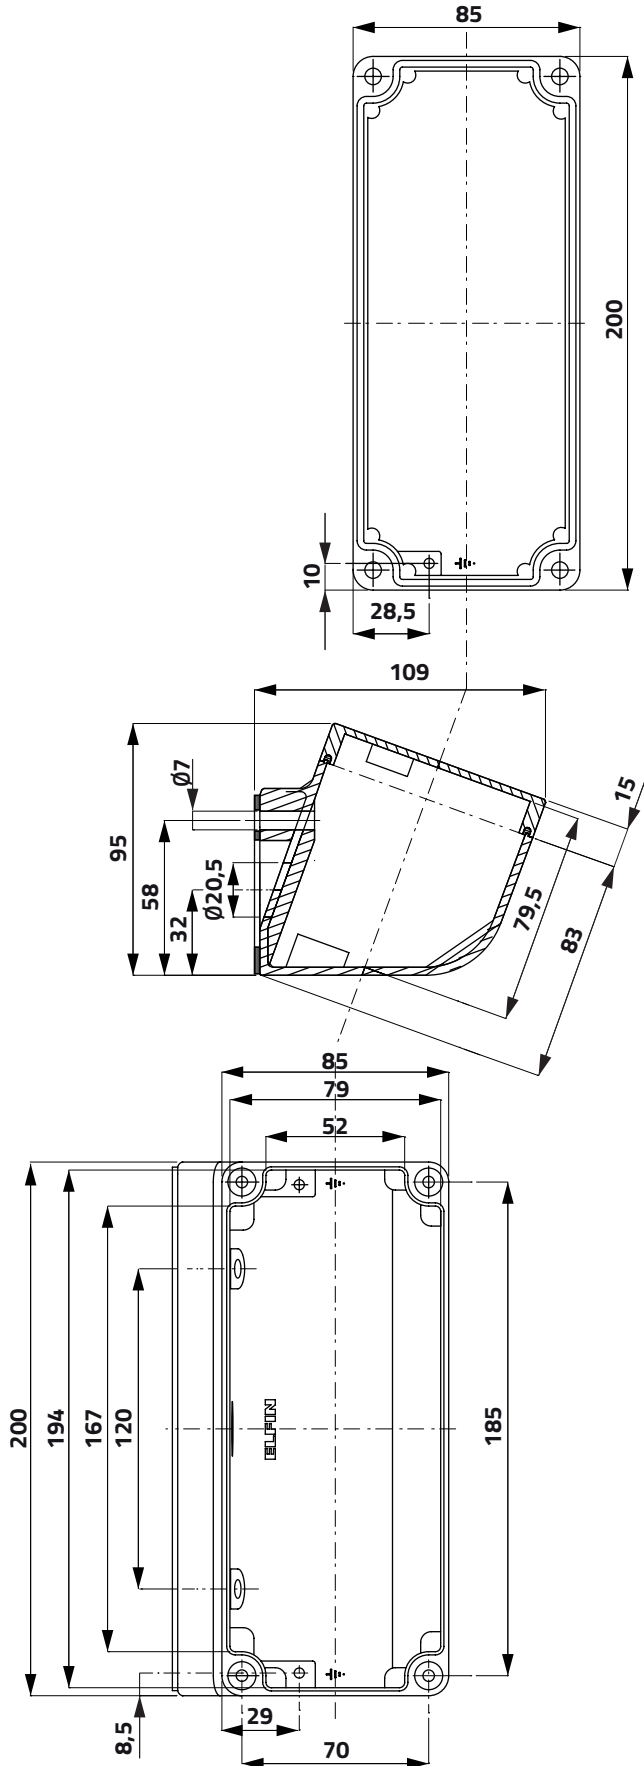

Scatole inclinate in alluminio M10 85x200mm Sloped aluminium enclosures M10 85x200mm