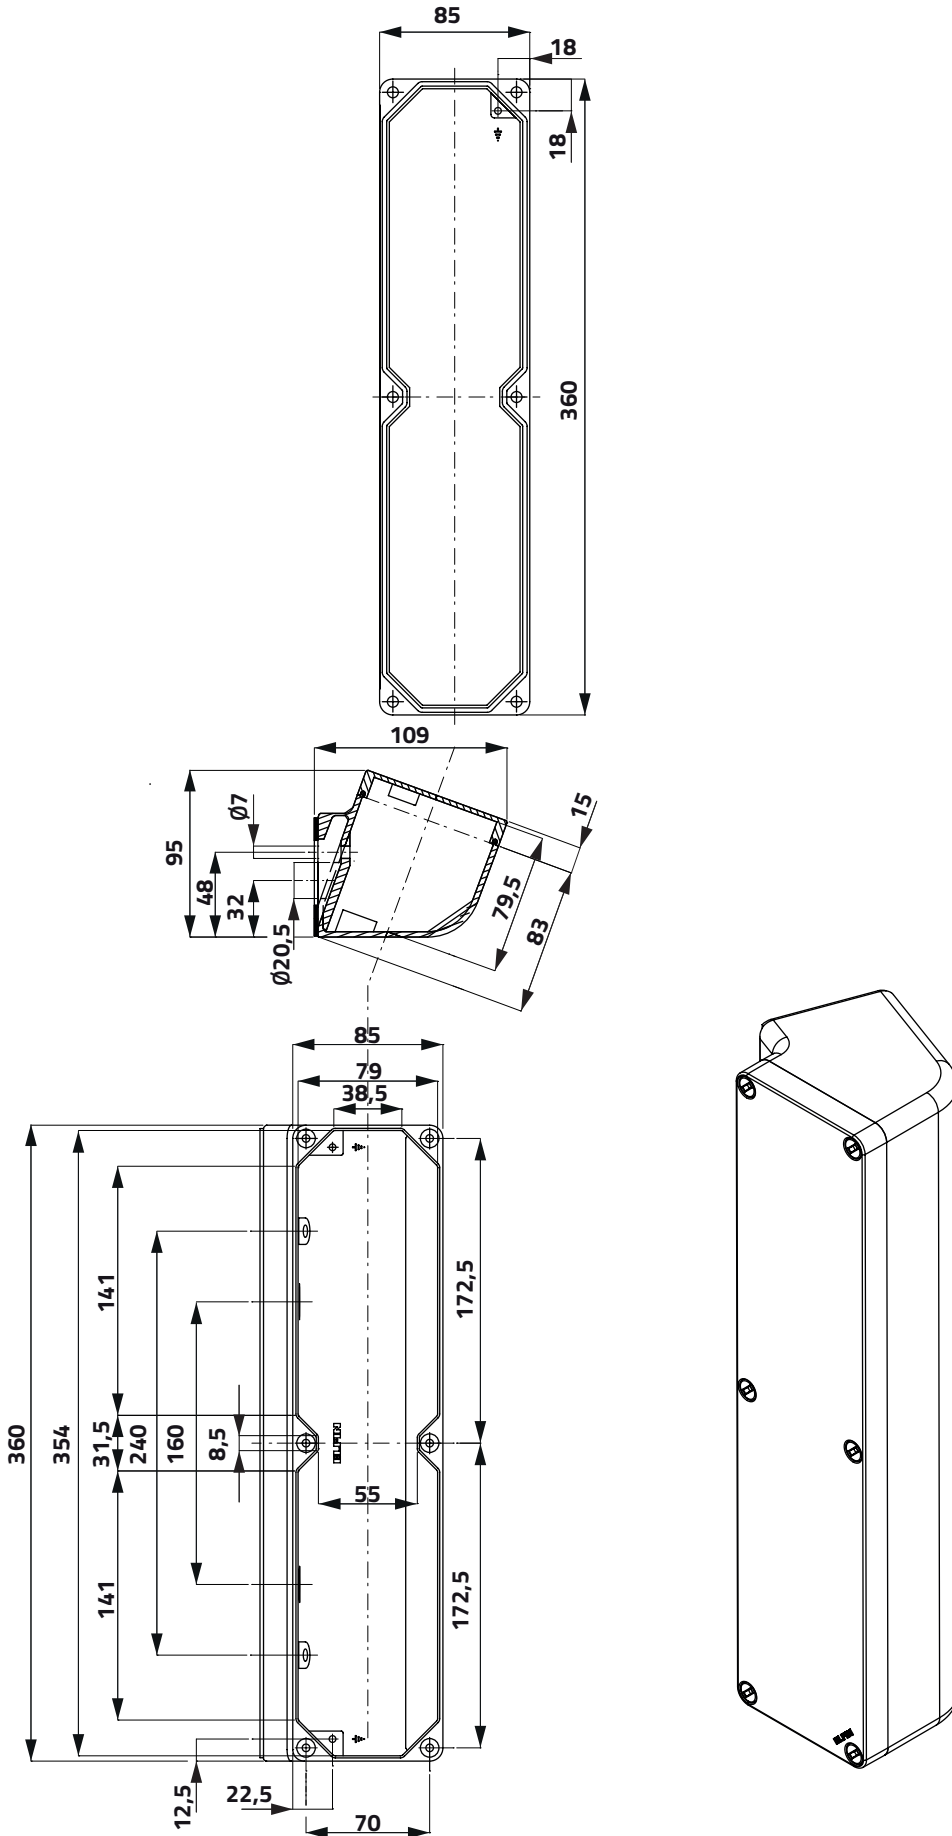

Scatole inclinate in alluminio M10 85x360mm Sloped aluminium enclosures M10 85x360mm