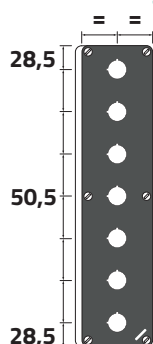

Coperchio con 7 fori Ø 22mm / 7-hole lid Ø 22mm

Con entrata cavo / With cable entry	1400	040L0836-8EP7