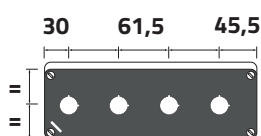

Scatole inclinate in alluminio M10 85x260mm Sloped aluminium enclosures M10 85x260mm

g

cod

Coperchio senza fori / Undrilled lid

Con entrata cavo / With cable entry	1150	040L0826-8E
Grezza, con entrata cavo / Unpainted, with cable entry	1150	040L0826-8EN