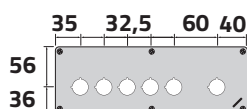

Coperchio con 6 fori Ø 22mm / 6-hole lid Ø 22mm

Senza entrata cavo / No cable entry	71	758	040C0926-7P6LC
Senza entrata cavo / No cable entry	104	1006	040C0926-1P6LC
Con entrata cavo / With cable entry	71	754	040C0926-7EP6LC
Con entrata cavo / With cable entry	104	1003	040C0926-1EP6LC