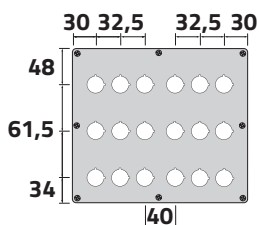

Coperchio con 17 fori Ø 22mm / 17-hole lid Ø 22mm

Senza entrata cavo / No cable entry	82	1572	040C2320-8P17C
Senza entrata cavo / No cable entry	104	1846	040C2320-1P17C
Con entrata cavo / With cable entry	82	1566	040C2320-8EP17C
Con entrata cavo / With cable entry	104	1841	040C2320-1EP17C