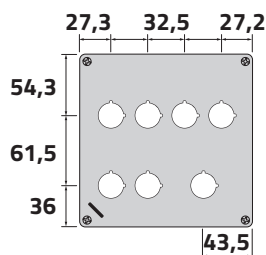

Piastra in alluminio senza fori / Undrilled aluminium plate

Senza entrata cavo / No cable entry	54	513	040C1515-5
Senza entrata cavo / No cable entry	86	690	040C1515-8

Coperchio con 7 fori Ø 22mm / 7-hole lid Ø 22mm

Senza entrata cavo / No cable entry	71	570	040C1515-7P7C
Senza entrata cavo / No cable entry	104	730	040C1515-1P7C
Con entrata cavo / With cable entry	71	566	040C1515-7EP7C
Con entrata cavo / With cable entry	104	726	040C1515-1EP7C