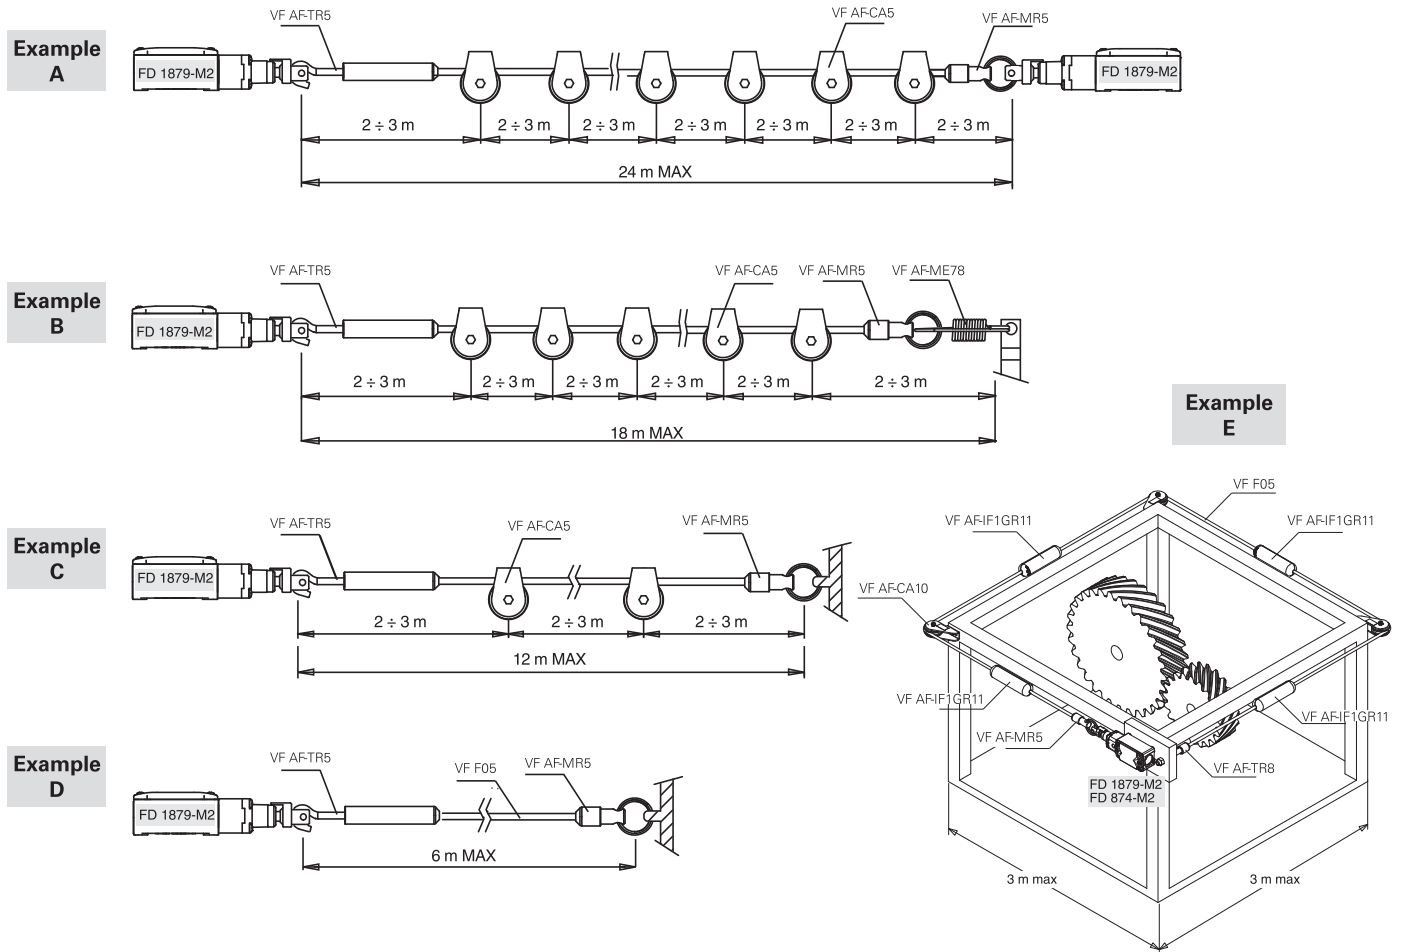

## Application examples and max. rope length for switches with longitudinal head

## Application examples and max. rope length for switches with transversal head