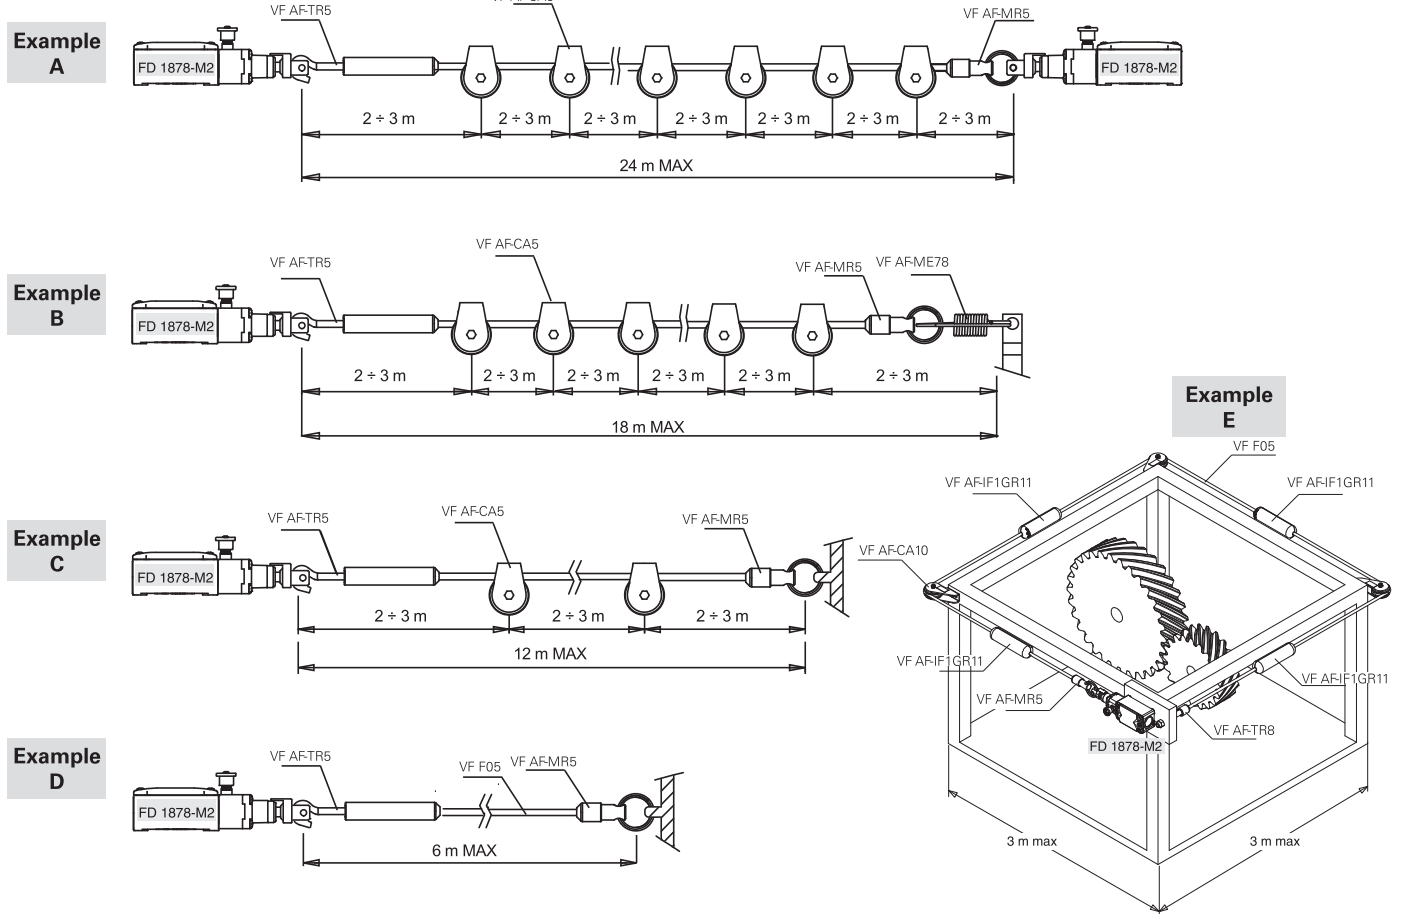

Application examples and max. rope length for switches with longitudinal head

Application examples and max. rope length for switches with transversal head