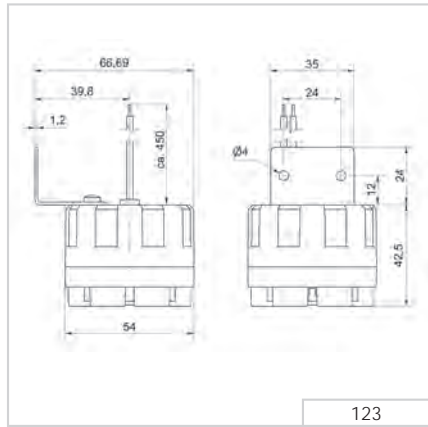

i TECHNICAL SPECIFICATIONS/ORDER SPECIFICATIONS:

Dimensions (L x H x W):	54 mm x 66,5 mm x 67 mm	
Housing:	ABS	
Tone frequency:	2 / 3.6 Hz	
Tone type:	Alternating	
Connection:	2 wires, c. 450 mm long	
Fixing:	Metal bracket	
Voltage:	12 V DC	24 V DC
Current consumption:	100 mA	100 mA
Order No.:	123 100 54	123 200 55

TECHNICAL DIAGRAM:

Signalisation index	
Alternating tone	7