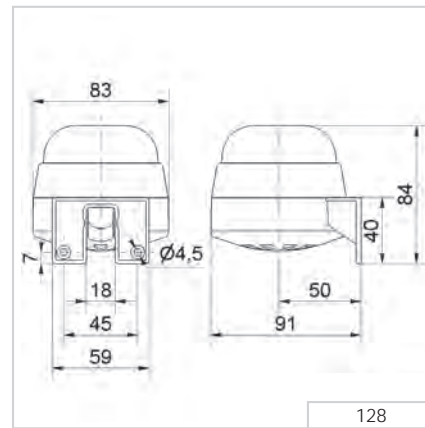

1 2 3 TECHNICAL DIAGRAM:

Horns & Sirens

Signalisation index	
Continuous tone	4
Pulse tone	4

24 V