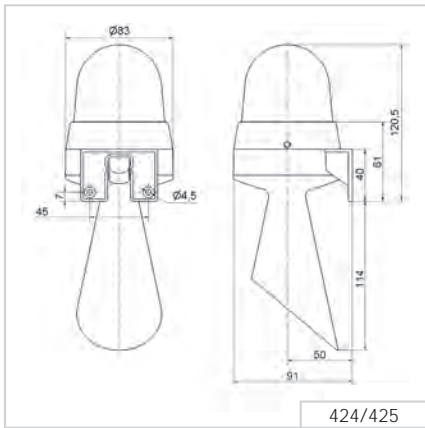

i TECHNICAL SPECIFICATIONS/ORDER SPECIFICATIONS:

Dimensions (L x H x W):	83 mm x 234,5 mm x 91 mm		
Housing:	PC/ABS-Blend; PC grey		
Lens:	PC, transparent		
Connection:	Screw terminal with wire protection max. 1.5 mm ²		
Cable entry:	Cable diameter max. 9 mm		
Life duration:	50,000 h (LED Permanent light) 5,000 h (Horn)		
Tone frequency:	110 Hz		
Fixing:	Wall mounting, Sound outlet facing downwards		
Voltage:	24 V AC/DC	115 V AC	230 V AC
Current consumption LED:	45 mA	25 mA	25 mA
Current consumption Horn:	80 mA	70 mA	70 mA
red	424 120 75	424 120 67	424 120 68
yellow	424 320 75	424 320 67	424 320 68

1 TECHNICAL DIAGRAM:

Optical-audible combinations

Siganlisation index	
Horn	5
LED Permanent Light	3

adjustable (24 V)

EAC

170 g

IP65

+50°C
-20°C