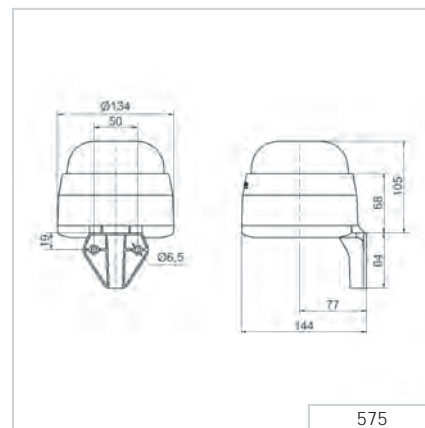

1 2 3 TECHNICAL DIAGRAM:

Signalisation index

Horn 7

adjustable