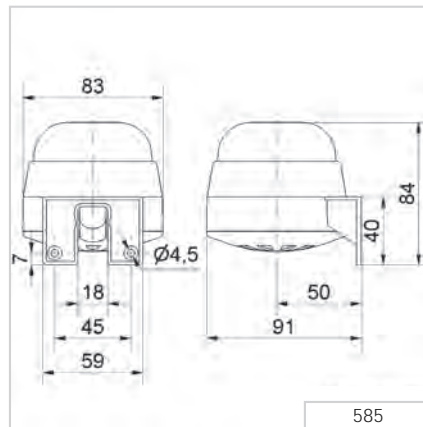

i TECHNICAL SPECIFICATIONS/ORDER SPECIFICATIONS:

Dimensions (L x H x W):	83 mm x 84 mm x 91,5 mm		
Housing:	PC, PC/ABS-Blend, grey		
Fixing:	Wall mounting		
Installation position:	Sound outlet facing downwards		
Connection:	Screw terminal 0.5 - 1.5 mm ²		
Cable entry:	Cable diameter max. 9 mm		
Tone frequency:	C. 110 Hz		
Life duration:	> 5,000 hrs		
Duty cycle:	100 %		

Voltage:	24 V AC/DC	115 V AC	230 V AC
Current consumption:	≤ 80 mA	≤ 70 mA	≤ 70 mA
Order No.:	585 000 75	585 000 67	585 000 68

TECHNICAL DIAGRAM:

Horns & Sirens

Signalisation index	
Horn	5

ERC	125 g	IP 65	+50°C -20°C	24 V 98 dB	PLC
------------	-------	-------	----------------	---------------	-----