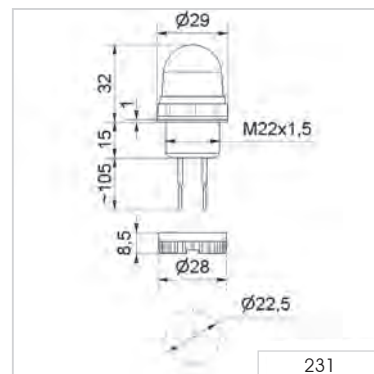

TECHNICAL DIAGRAM:

Signalisation index

LED Permanent Light 2