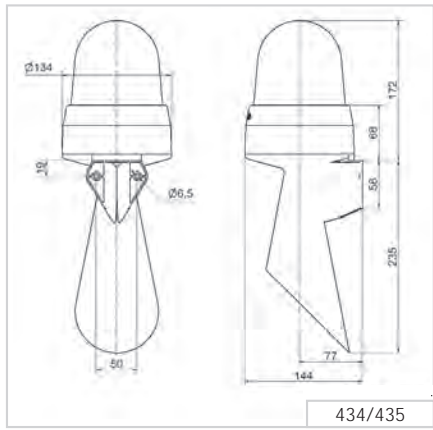

1 2 3 TECHNICAL DIAGRAM:

Optical-audible combinations

Signalisation index	
Horn	7
LED Permanent Light	5