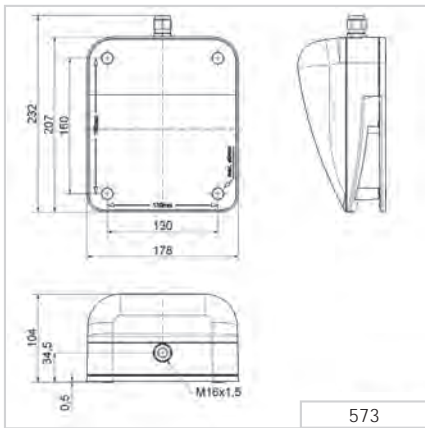

i TECHNICAL SPECIFICATIONS/ORDER SPECIFICATIONS:

Dimensions (L x H x W):	178 mm x 104 mm x 207 mm				
Fixing dimensions (B x H):	130 mm x 160 mm				
Housing:	PC/ABS-Blend				
Connection:	Screw terminal 0,5 - 2.5 mm ²				
Cable entry:	Cable gland M16 x 1.5 mm Cable diameter 5-10 mm				
Fixing:	Wall mounting, Sound outlet facing downwards				
Voltage:	24 V DC	24 V AC (50 Hz)	42-48 V AC (50/60 Hz)	115 V AC (50/60 Hz)	230 V AC (50 Hz)
Current consumption:	350 mA	500 mA	250 mA	200 mA	70 mA
Order No.:	573 000 55	573 000 65	573 000 66	573 000 67	573 000 68

TECHNICAL DIAGRAM:

Signalisation index	
Horn	6