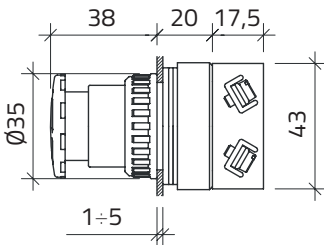

#### Mushroom push-buttons Ø 35, twist release

● Rosso / Red

100

030PFARFC

● Rosso / Red

115

030PFAR2FC