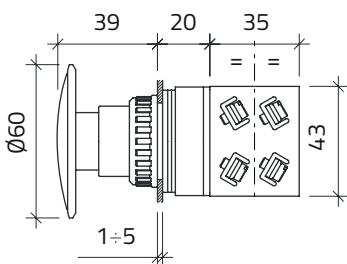

#### Pulsanti a fungo Ø 60 / Mushroom push-buttons Ø 60

● Rosso / Red 130 **030PFRF1**

● Rosso / Red 110 **030PFRFA**

● Rosso / Red 110 **030PFRFC**