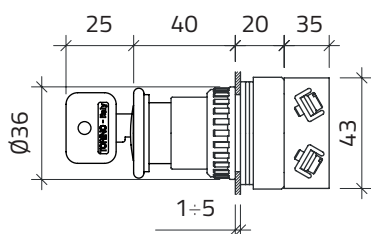

Pulsanti a fungo Ø 60, sgancio a chiave

Mushroom push-buttons Ø 60 key release

Chiave 73037 / Key 73037

● Rosso / Red

172

030PFFBAFC

● Rosso / Red

186

030PFFBA2FC