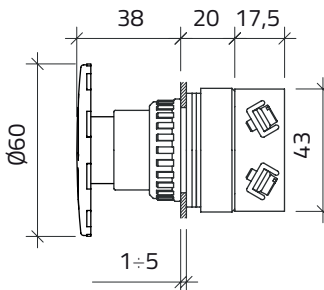

#### Mushroom push-buttons Ø 60, twist release

● Rosso / Red

110

030PFFARFC

● Rosso / Red

125

030PFFAR2FC