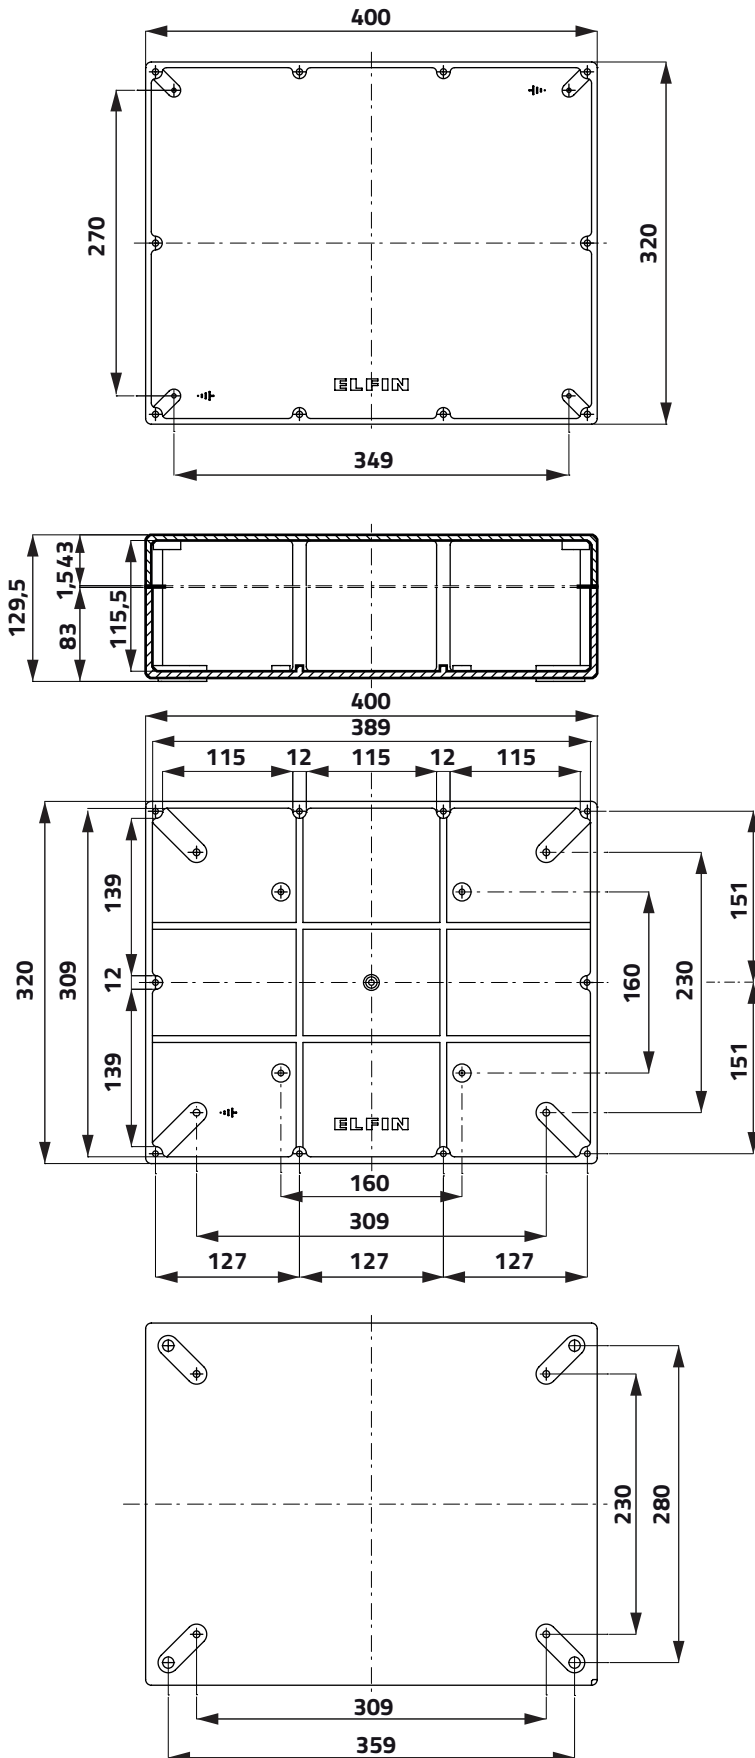

Scatole in alluminio M5 400x320mm

Aluminium enclosures M5 400x320mm